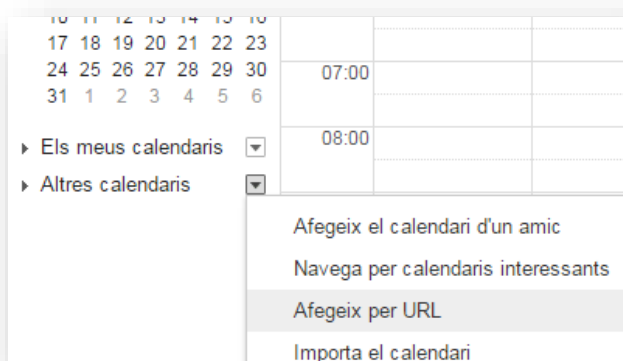

Els calendaris es van actualitzant, però si teniu algun compromís confirmeu amb el delegat per assegurar el dia i hora del partit.

Per afegir els calendaris, fes click sobre el link del que t'interessi.

Habitualment les app de calendari del mòbil reconeixen el link .ICS i el gestionen automàticament. Si la app del teu mòbil no el gestiona correctament, prova a seguir les instruccions següents des d'un ordinador:

1. Obre Google Calendar en l'ordinador, utilitzant el teu perfil de Gmail (<https://calendar.google.com/>).
2. Al lateral esquerre, vés a "Altres calendaris" i fes clic a la fletxa cap avall.
3. Selecciona la opció "Afegeix per URL".